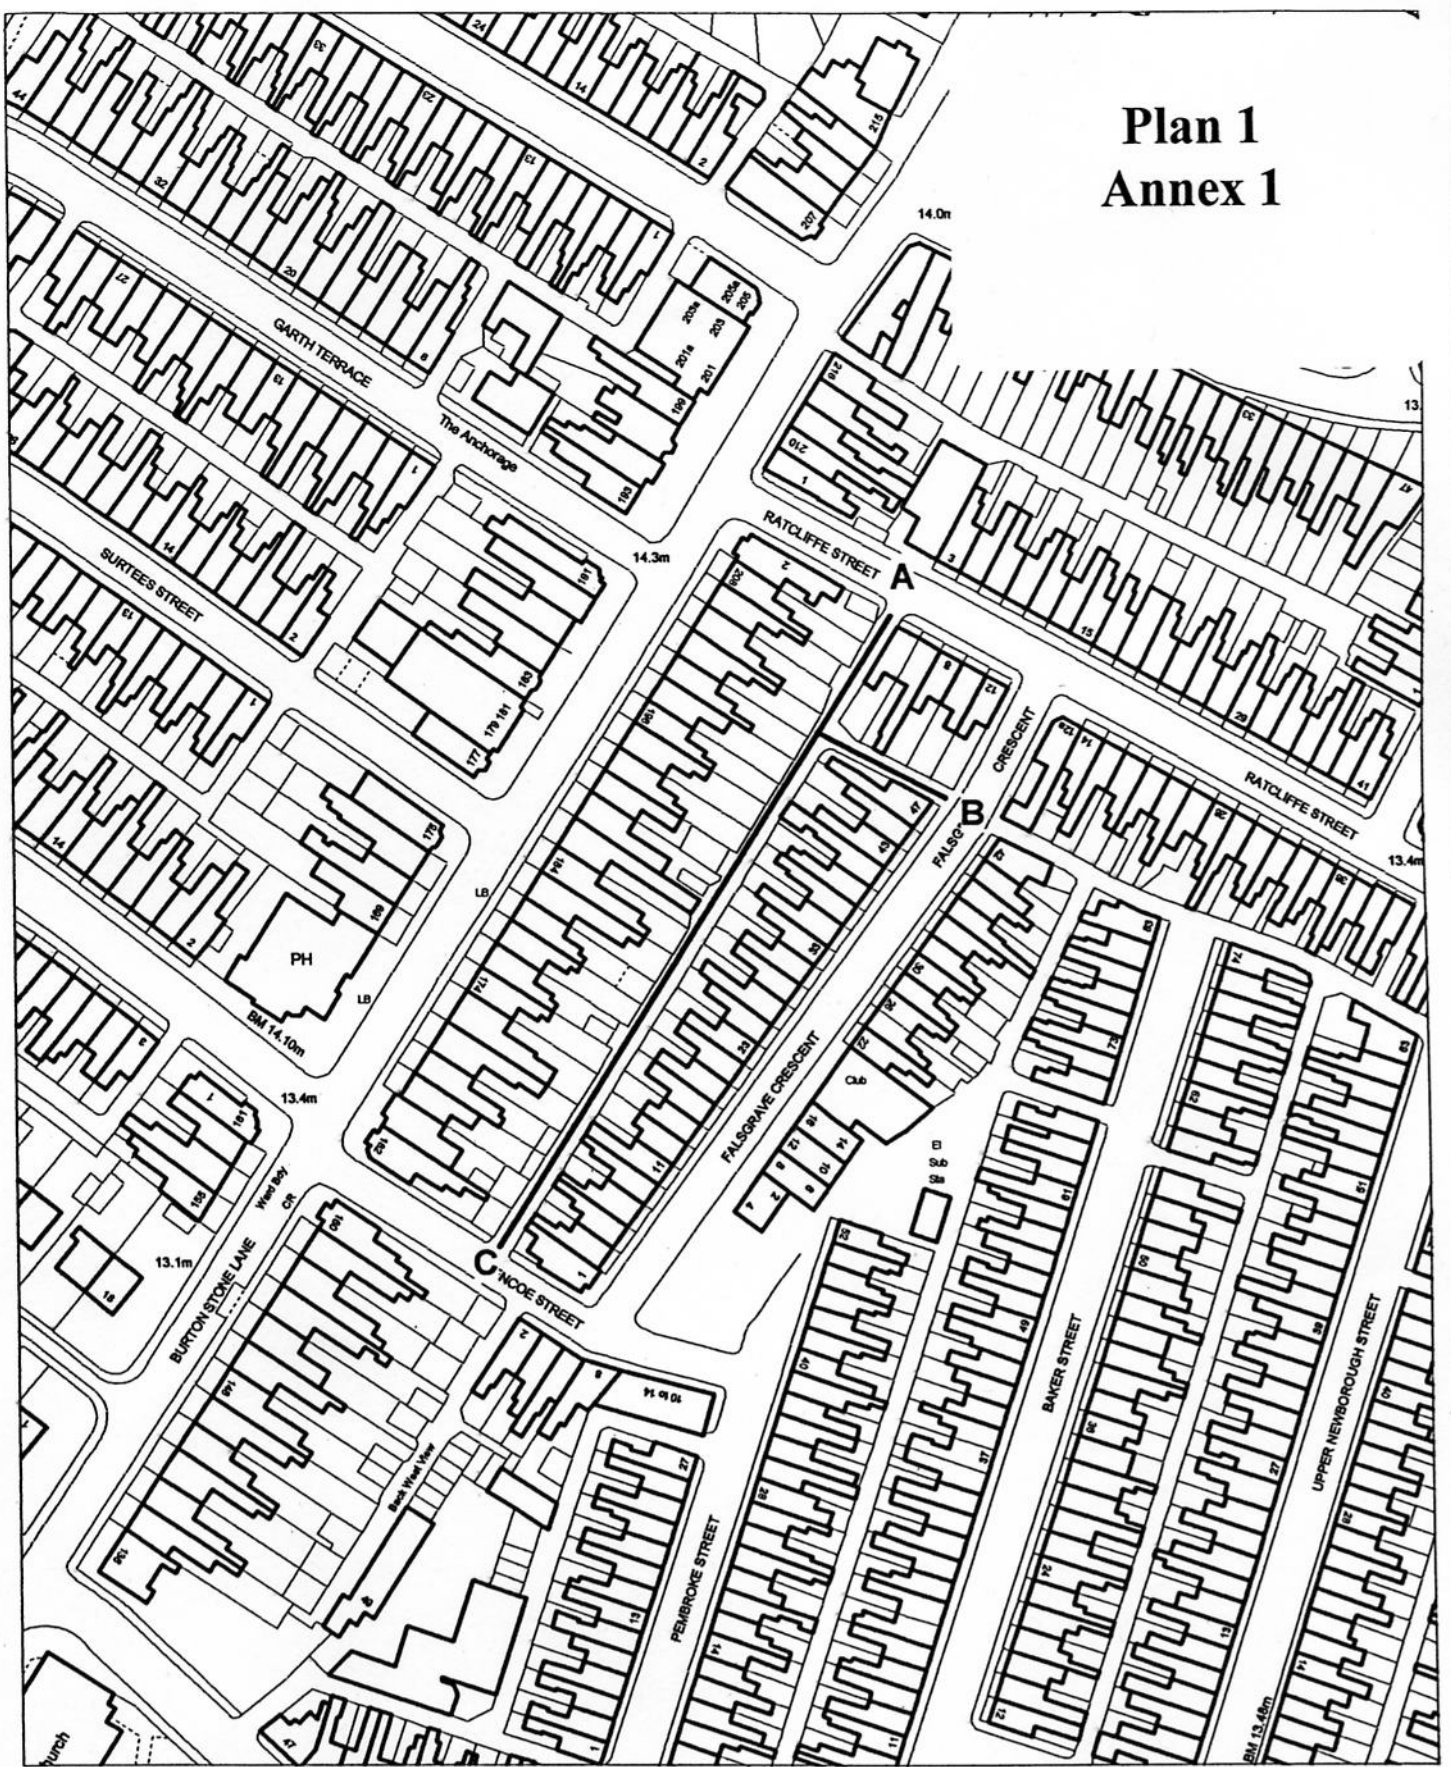

Plan 1 Annex 1

Highways Act 1980, S118B - Special Extinguishment Order
Falsgrave Crescent Zone Grid Ref: 6053

Scale 1:1250

Drawn By: SB

Date: 29 June 2006

Originating Group:

Project:

Drawing No.

Public Rights of Way

9 St. Leonards Place, York, YO1 2ET
Telephone: 01904 613161

Produced from the 1993 Ordnance Survey 1:1250 mapping with the permission of the Controller of Her Majesty's Stationary Office
© Crown Copyright. Unauthorised reproduction infringes Crown Copyright and may lead to prosecution or civil proceedings
York Cit